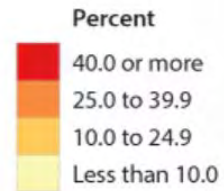

Germans in America

German Roots

U.S. German ancestry: 14.9%

German ancestry as a percentage
of each county's population