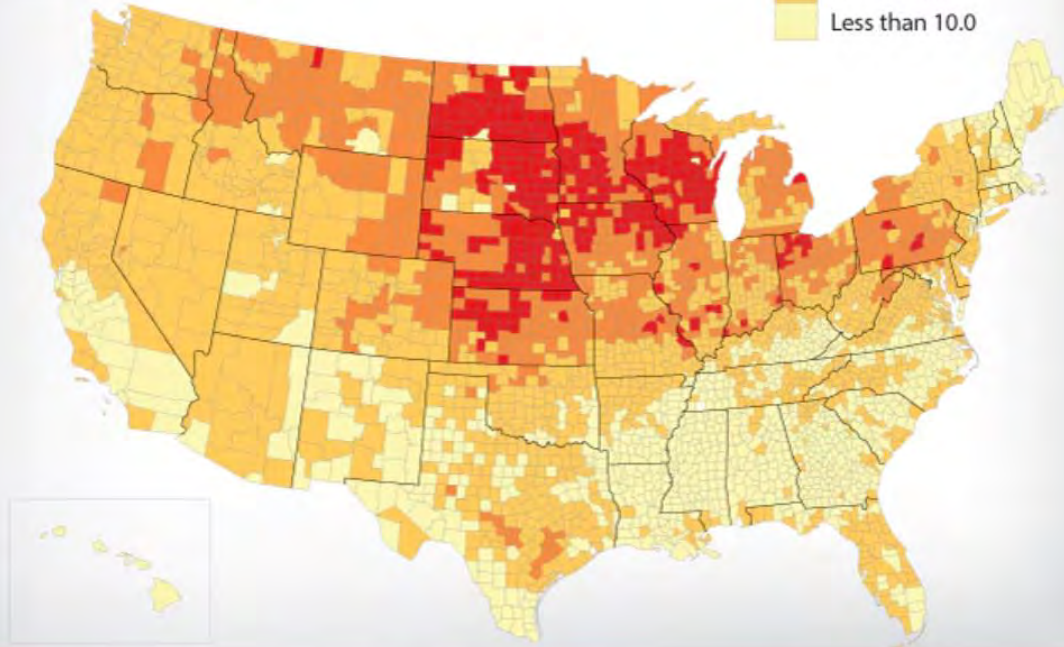

**Germans in America:
A Guide to Finding Your Ancestor's Hometown**

Emma Ruddy

The First Immigrants

Immigration since 1820

IMMIGRATION FROM GERMANY, 1820-1980

(INCLUDES AUSTRIA, 1938-1945)

Germans in America

German Roots

U.S. German ancestry: 14.9%

German ancestry as a percentage
of each county's population

German Unification of 1871

David Rumsey, *German Empire*, 1,330,560, "David Rumsey Map Collection," 1901.

Why does all of this history matter?

**Why should I determine where my ancestor's
hometown is?**

Avoid common name confusion

All results for Johann Schneider

Your search 1-50 of 783,666 Browse by collection