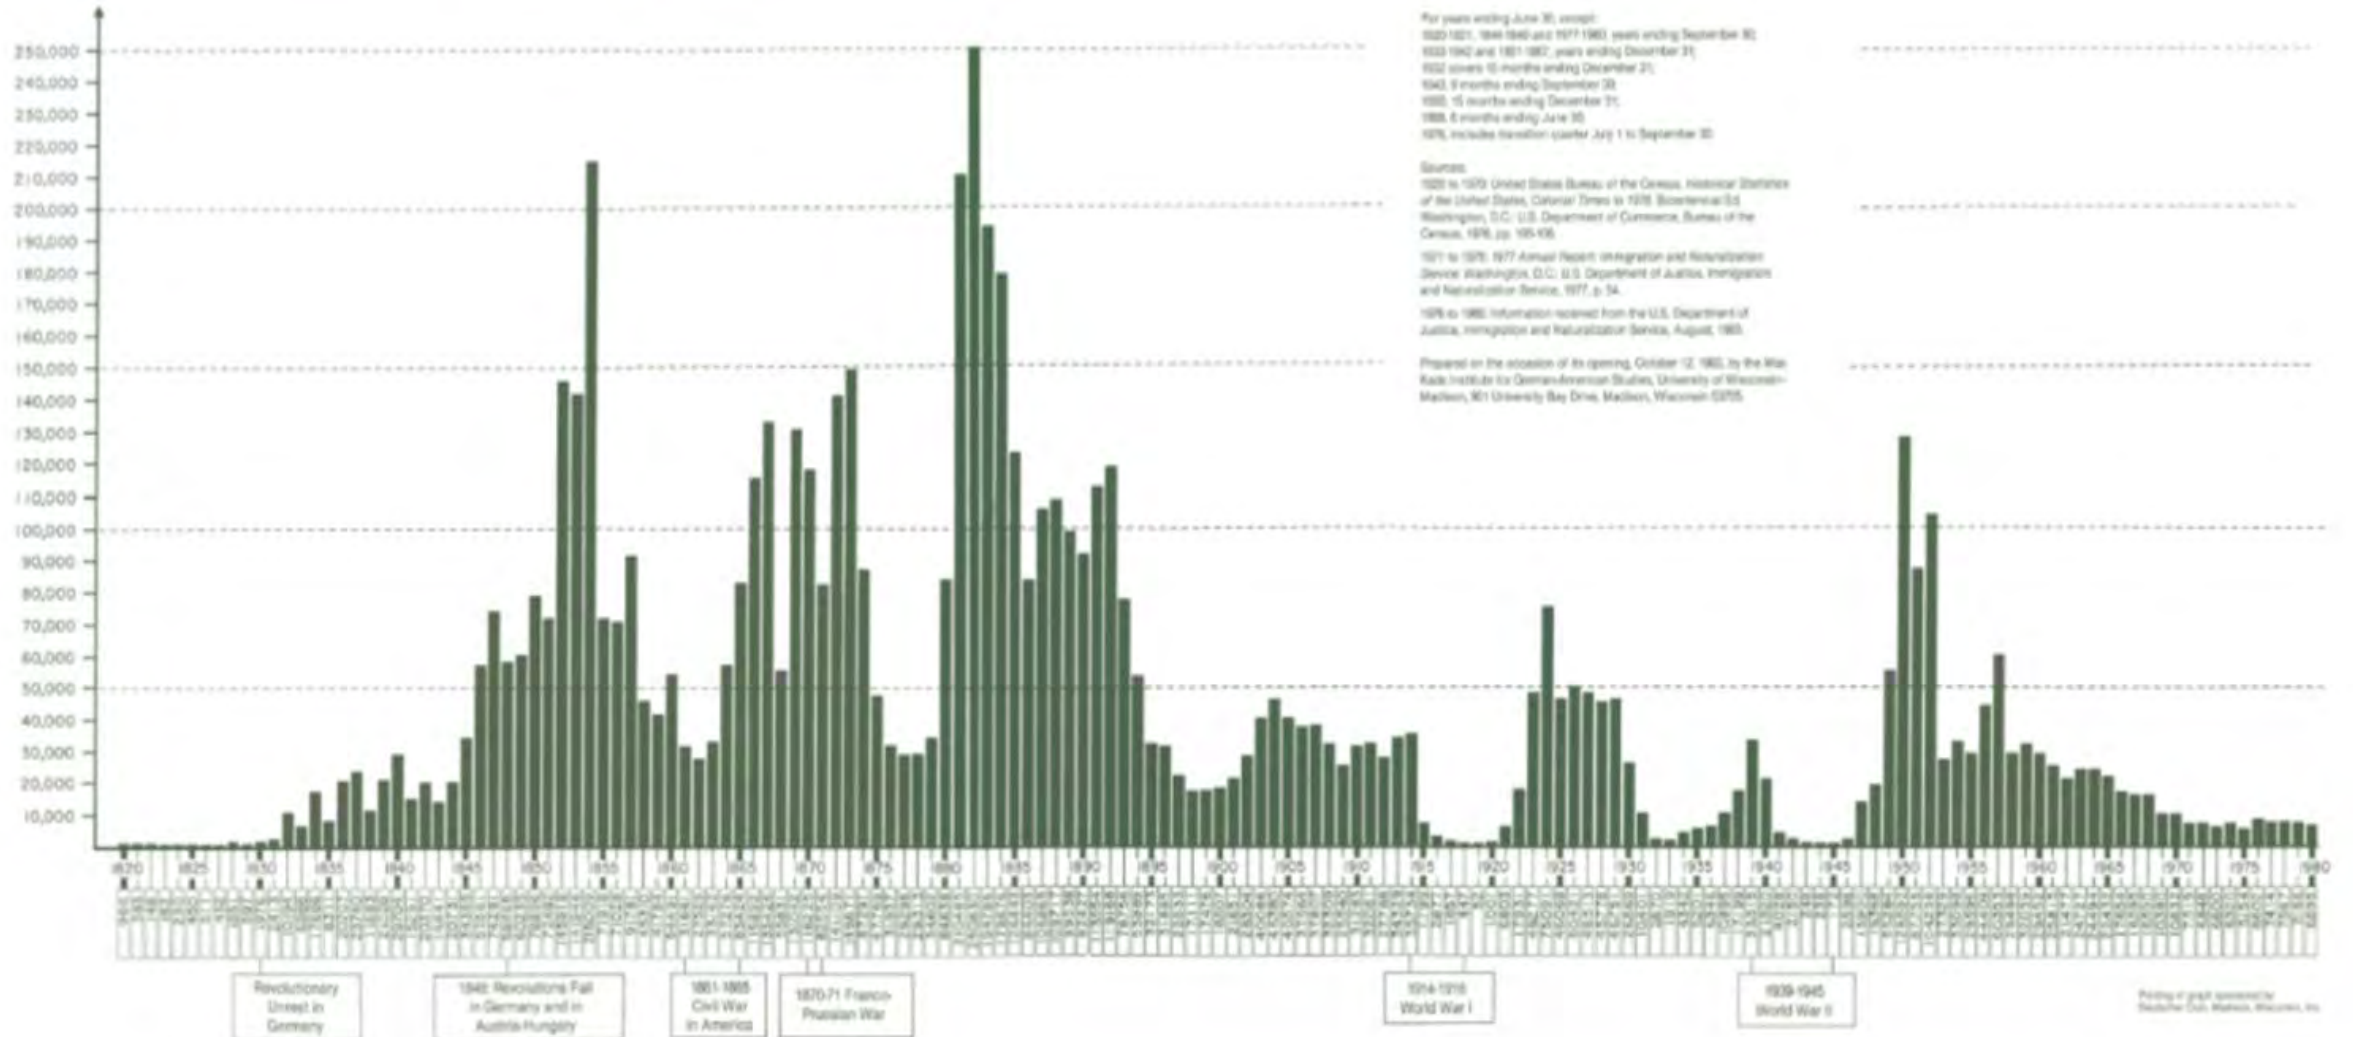

**Germans in America:
A Guide to Finding Your Ancestor's Hometown**

Emma Ruddy

The First Immigrants

Immigration since 1820

IMMIGRATION FROM GERMANY, 1820-1980

(INCLUDES AUSTRIA, 1938-1945)

Germans in America

German Roots

U.S. German ancestry: 14.9%

German ancestry as a percentage
of each county's population

German Unification of 1871

David Rumsey, *German Empire*, 1,330,560, "David Rumsey Map Collection," 1901.