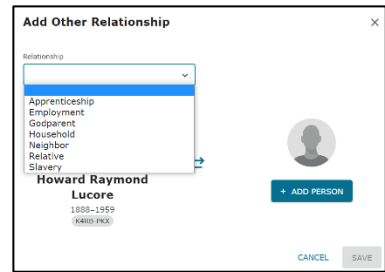

QUICK TIPS

How is the new Family Tree person page different from the old version?

Keep in mind that the new person page is still being tested and may undergo additional changes. Remember, change is good!

Here are the new page features:

About Tab.

This tab provides a new way to learn about your ancestor.

Add Other Relationships. You can now record relationships between people that are not direct parent-child or spouse relationships. Unrelated individuals may be witnesses to death, marriage, or other important life events. This option is found at the bottom of the new *Details* page.