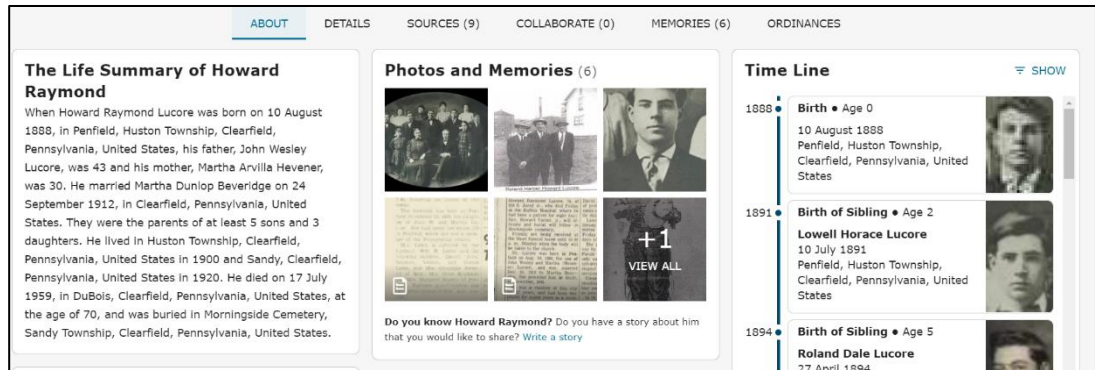

QUICK TIPS

How is the new Family Tree person page different from the old version?

Keep in mind that the new person page is still being tested and may undergo additional changes. Remember, change is good!

Here are the new page features:

About Tab.

This tab provides a new way to learn about your ancestor.

Add Other Relationships. You can now record relationships between people that are not direct parent-child or spouse relationships. Unrelated individuals may be witnesses to death, marriage, or other important life events. This option is found at the bottom of the new *Details* page.